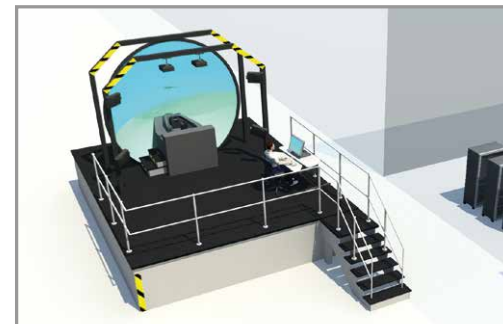

# A NEW TRAINING MODEL FOR TYPHOON

**BAE SYSTEMS**

A new PC based Weapon System Simulation is providing Typhoon pilots with a more realistic synthetic training environment than ever before.

Representing the latest software developments on the aircraft, pilots can now train at the same standard of the most recent aircraft, even before they are in service.

## THE WIDER BATTLESPACE

Using the latest simulation, pilots can link into the wider simulated battlespace environment introducing other assets into the mix such as the E3D Sentry and the Type 45 Destroyer.

## COCKPIT TRAINERS

The pilot flies the aircraft from a fully representative cockpit with a view of the outside world 'wrapped' around him.