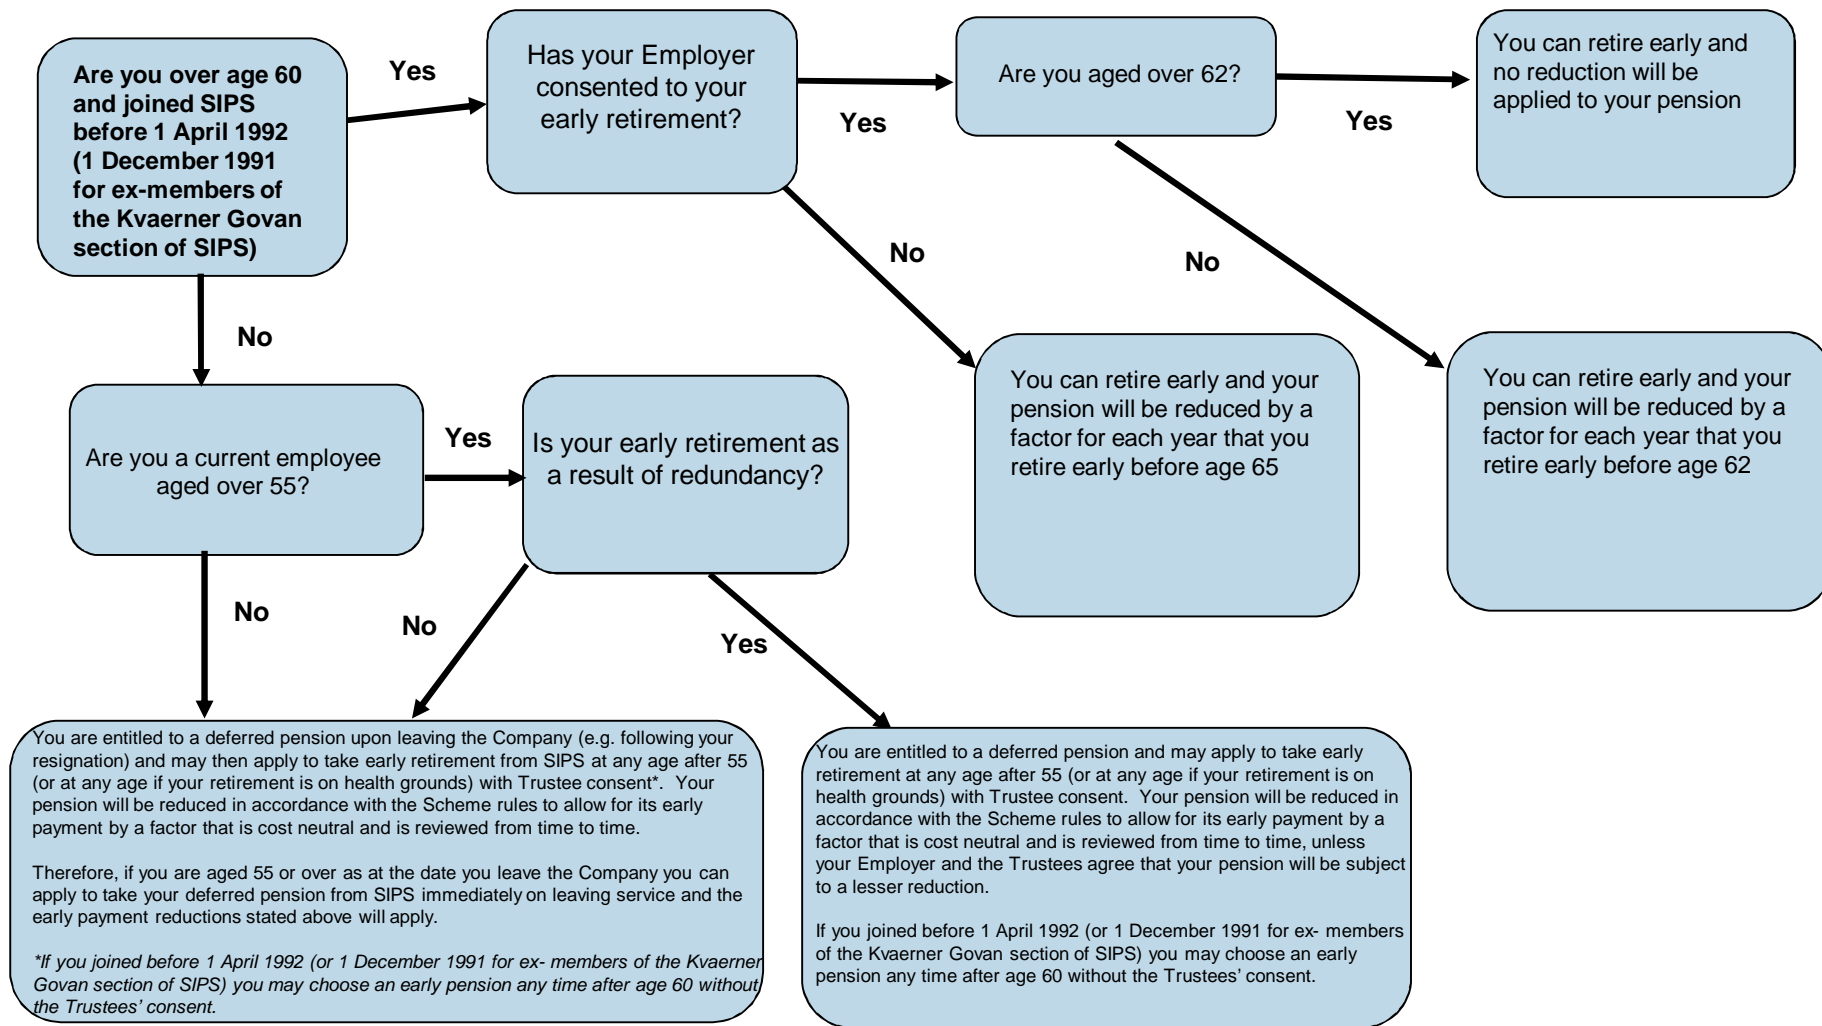

SIPS – BAE Systems (VSEL) Section Early Retirement Flowchart

SIPS – BAE Systems (VSEL) Section Portsmouth Sub-Section Early Retirement Flowchart