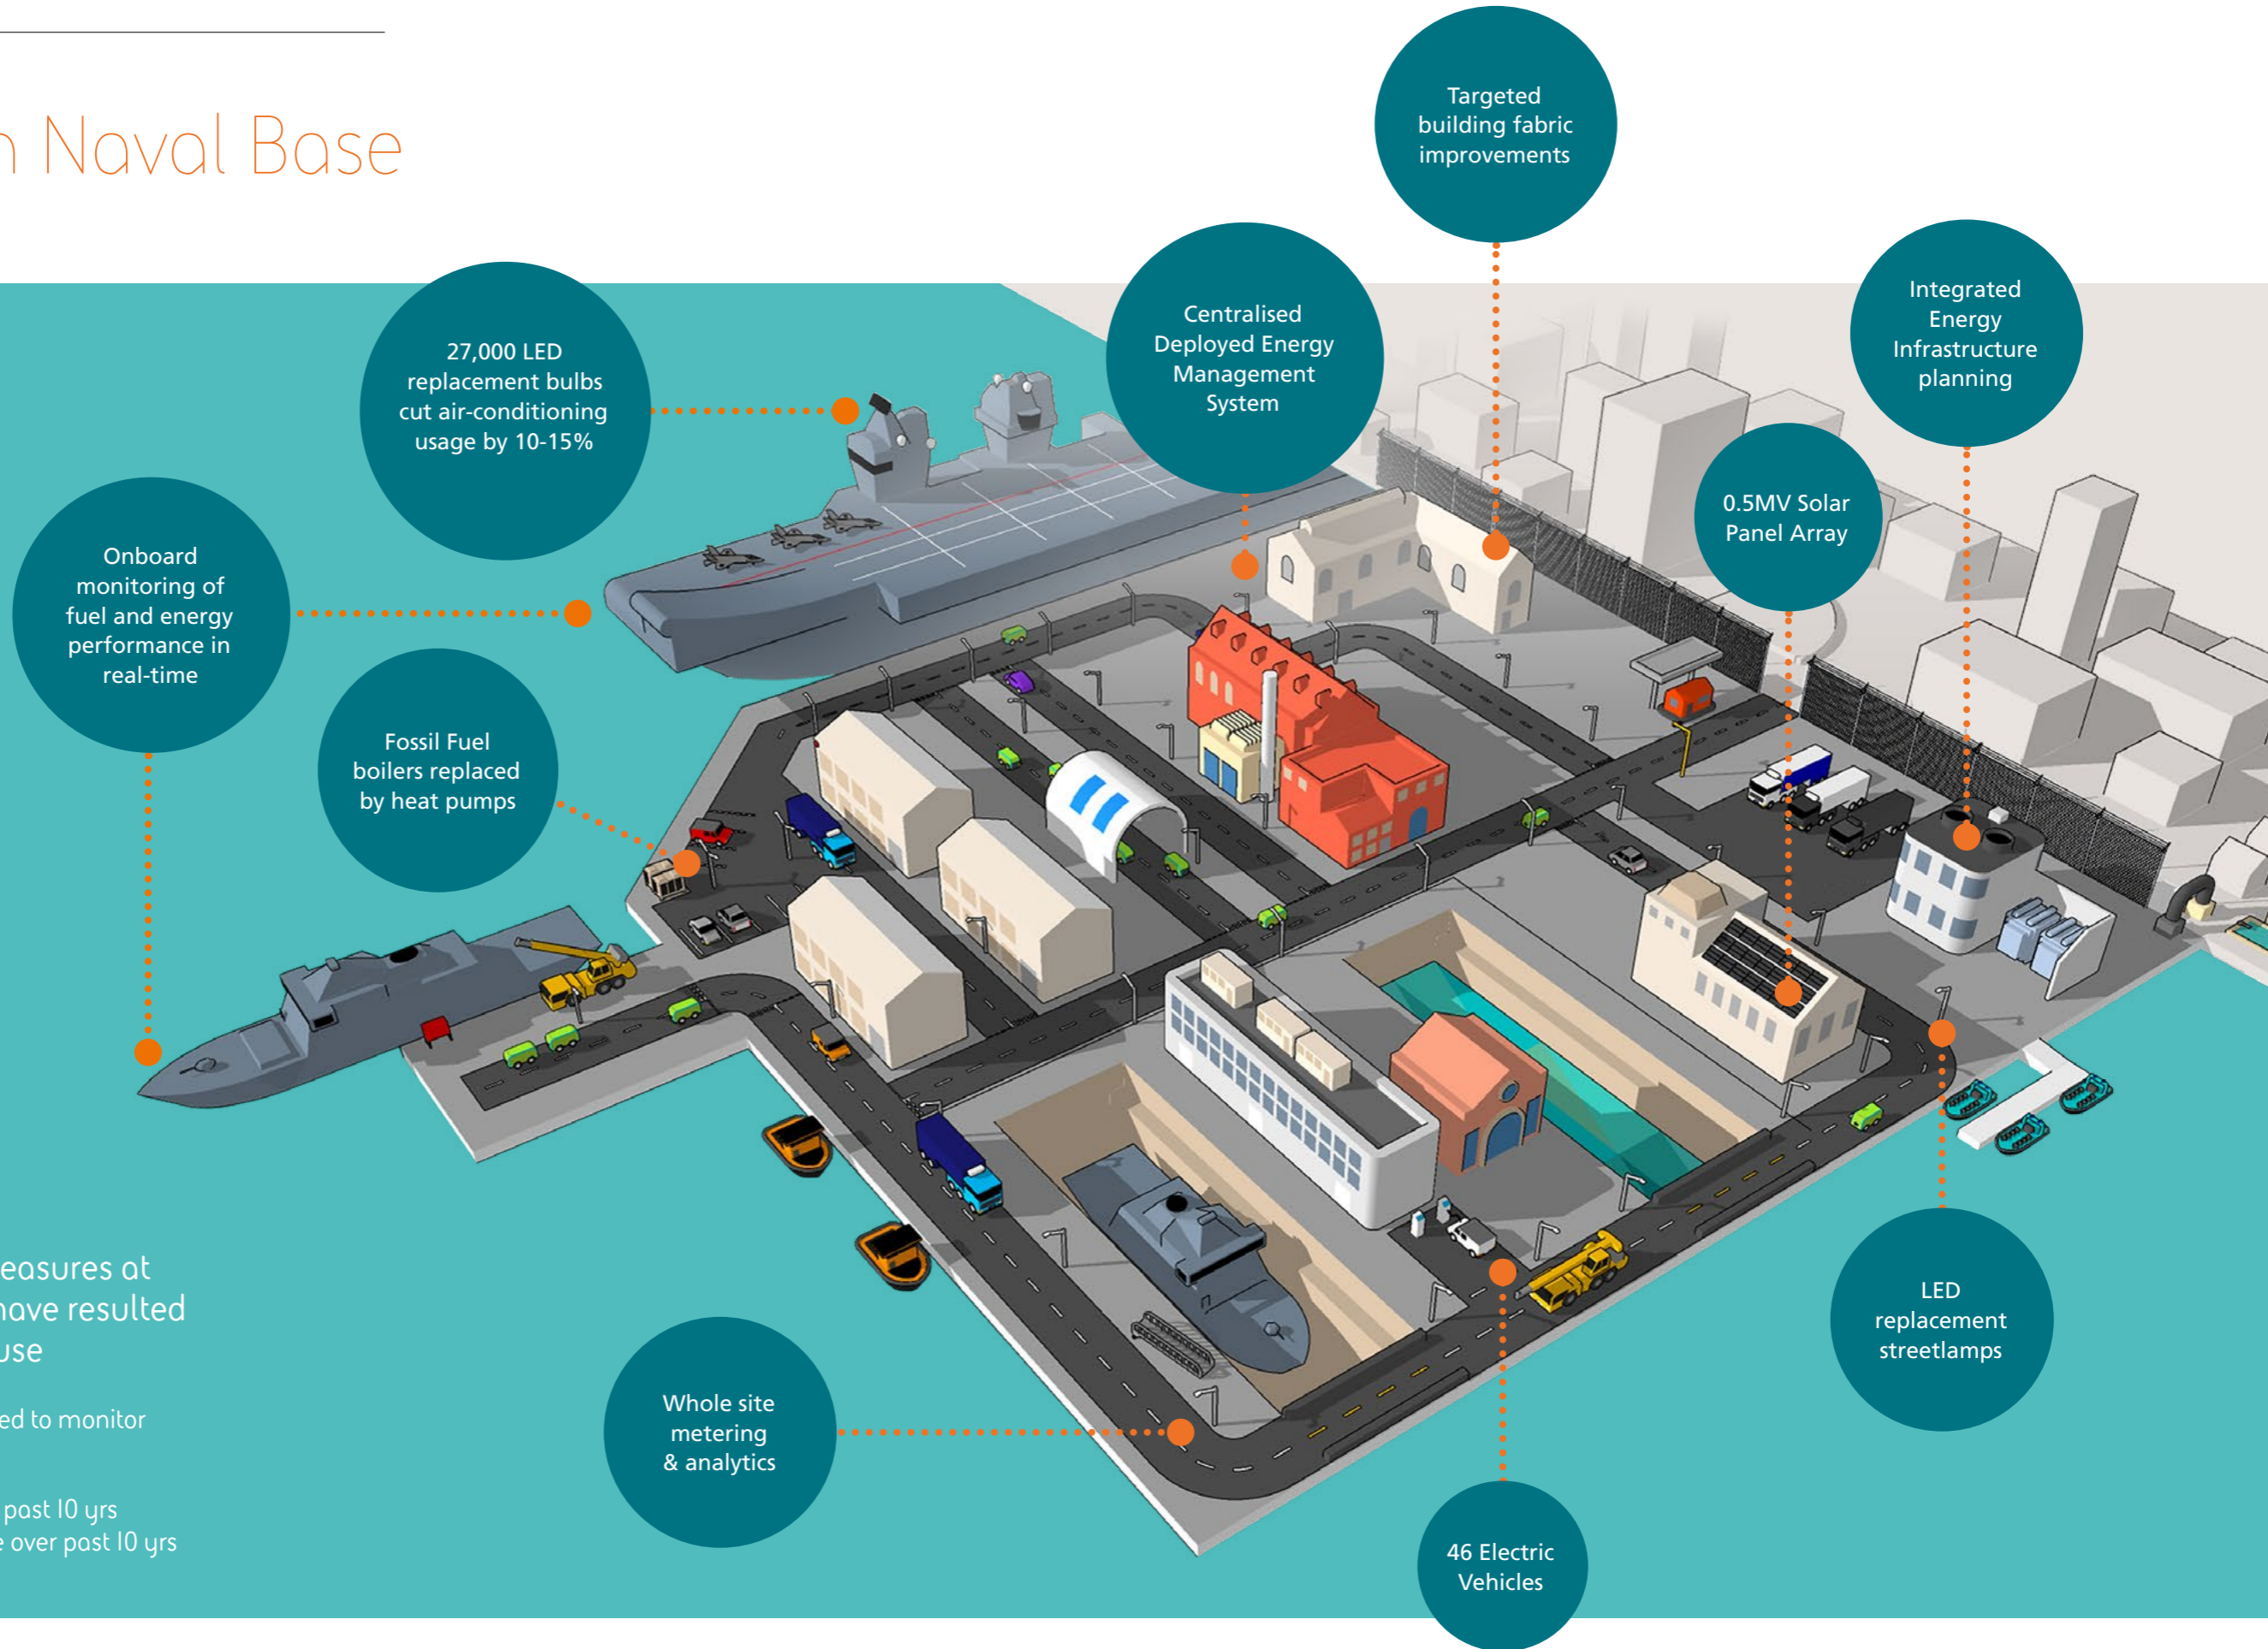

# Portsmouth Naval Base

A raft of sustainability measures at Portsmouth Naval Base have resulted in a reduction in energy use

Big Data analysis tools and AI used to monitor and recommend energy usage

- £6 million in cost savings over past 10 yrs
- 50% reduction in energy usage over past 10 yrs