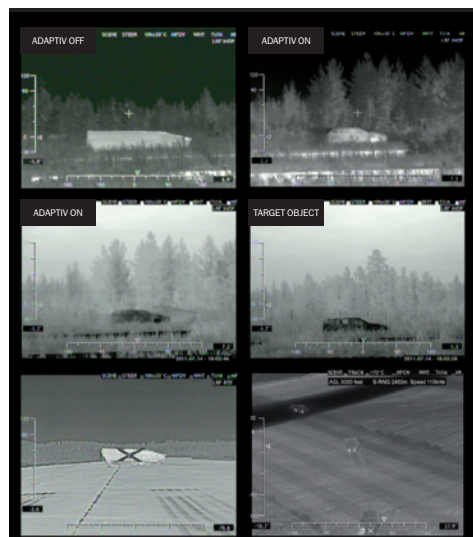

The crew can then disguise themselves as an enemy or another object to avoid engagement. By mimicking other vehicles, ADAPTIV offers a unique ability by hiding the crew's true identity whether they are stationary or on the move.

These unique signatures are created by individually heating and cooling the system's pixels using commercially available semi-conducting technology. The hand-sized pixels are robustly constructed, so that they can sustain physical impact and provide defence against enemy ordnance.

The entire system has been designed with ease of use in mind, and the pixels are able to be easily and rapidly removed and replaced if damaged.

The ADAPTIV system is the latest breakthrough in stealth warfare tactics and a step forward in adaptable camouflage. Whether it is day or night, whether they are on the move or stationary, ADAPTIV gives your crews increased stealth and greater survivability.

BAE Systems is a leader in the development of advanced armour and weapon systems that significantly enhance survivability. The innovative design and superior performance of ADAPTIV is the latest step in keeping your troops safe and giving them the edge on the battlefield.

ADAPTIV ALLOWS VEHICLES TO REMAIN UNDETECTED BY ENEMY SURVEILLANCE, INCREASING CREW SURVIVABILITY.

For more information contact

BAE Systems
SE-89182 Örnsköldsvik
Sweden
Telephone +46 (0)660 800 00
Fax +46 (0)660 151 90
Email: info@baesystems.se
www.baesystems.com/ADAPTIV

© 2011 BAE SYSTEMS. All rights reserved.

The information contained in this document is proprietary to BAE SYSTEMS unless stated otherwise and is made available in confidence; it must not be used or disclosed without the express written permission of BAE SYSTEMS. This document may not be copied in whole or in part in any form without the express written consent of BAE SYSTEMS which may be given by contract.

BAE SYSTEMS is a registered trade mark of BAE Systems plc.

09.11.ADAPTIV